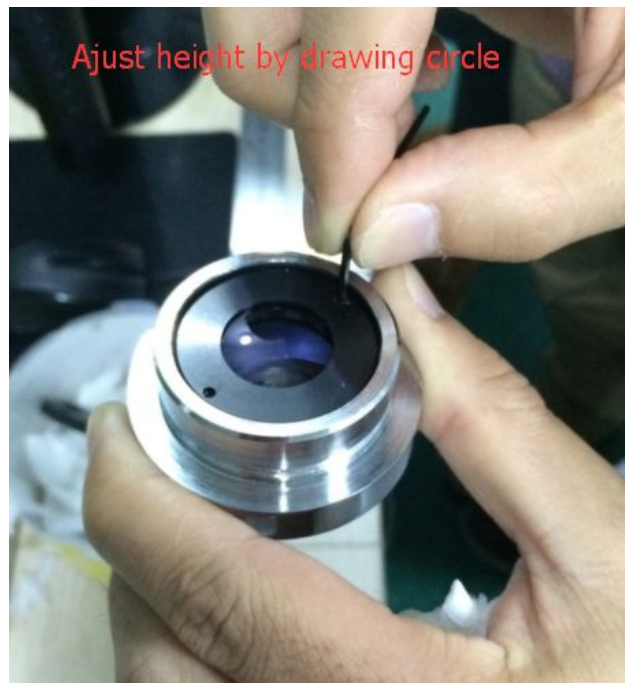

## How to adjust Nikon 0.5X C-mount adapter?

Step 1

Step 2

Step 3